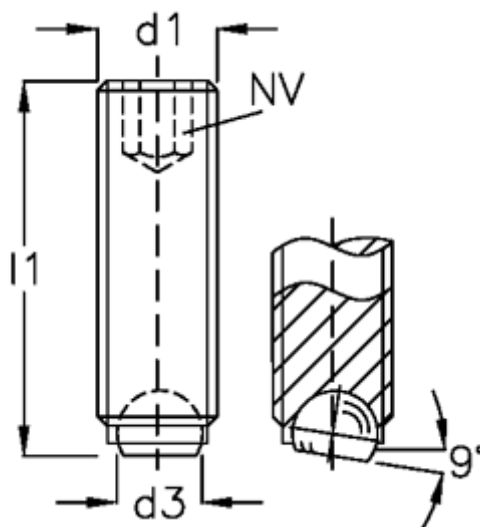

Article number: 20905635A1  
Description: E+G Ball point screw  
GN 605-M8-10-BN

## Measures

---

d1	= M8
d2	= 5.5
d3	= 4.5
Internal hexagon	= 4
l1	= 10